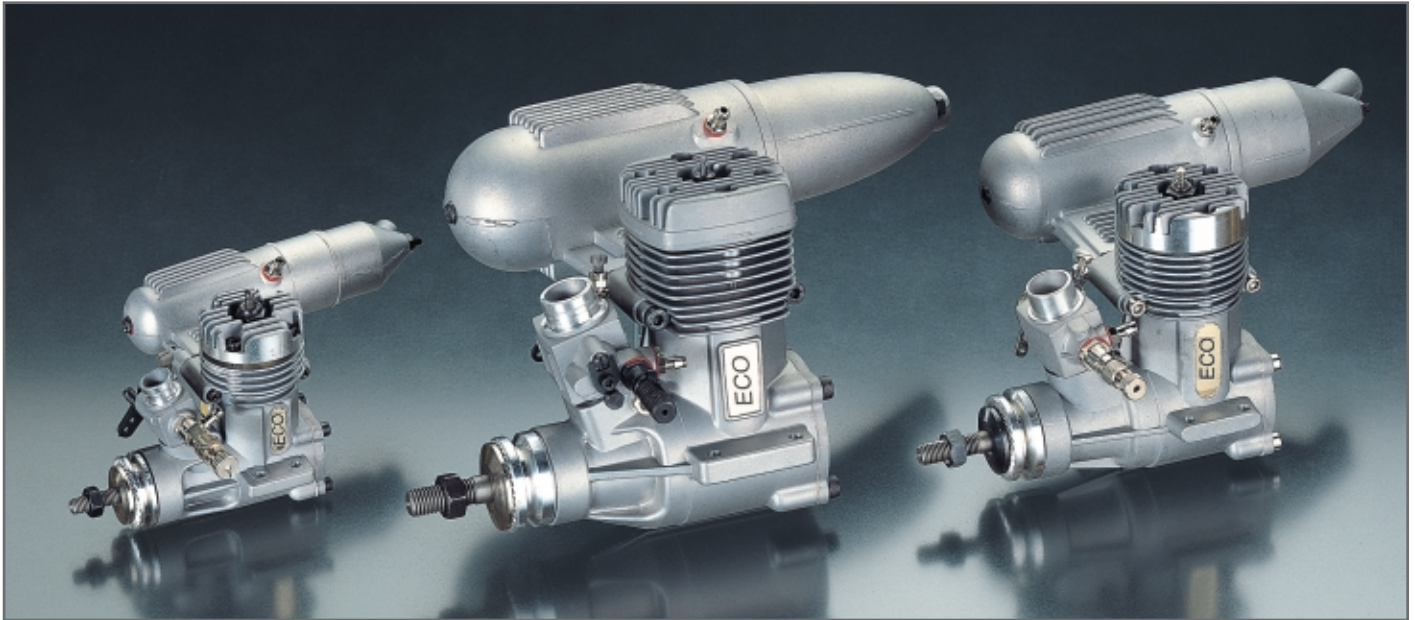

ECO 60 ABC

No. 7436

Special design features of robbe ECO ABC motors

robbe ECO ABC motors are designed on time-honoured principles which have proved their worth over many years. Reliability and durability are essential features, and have not been sacrificed in favour of higher performance. Our designers have adopted many innovations in the quest for outstanding power plants. For example, all motors feature lapped, ringless pistons made of a special alloy, running in a hard-chromed bronze cylinder. The result is optimum fits and minimal wear at high power levels.

ECO crankshafts are supported in high-quality ballraces front and rear, guaranteeing long useful life and enabling the motors to absorb severe stresses - for example, when an electric starter is applied.

A special design of carburettor with mixture control ensures that these motors develop their full power not only on the ground but in all attitudes in the air, running cleanly and constantly at all times.

The matching silencers are designed specifically for these Schnuerle-ported motors, and provide efficient muffling combined with smooth running at high speeds.

Specification:

No.	Engine type	Capacity cm ³	Power kW/BHP	Speed rpm	Weight g
7431	Eco 15	2,49	0,29/0,41	17000	180
7432	Eco 25	4,07	0,57/0,80	17500	215
7434	Eco 40	6,47	0,86/1,21	16000	340
7436	Eco 60	9,97	1,31/1,85	16000	540